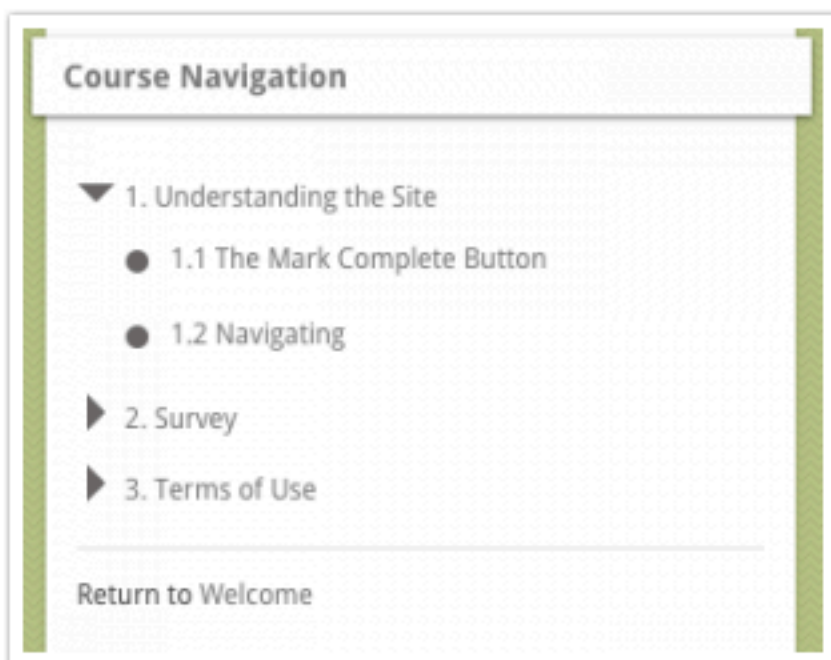

3. Course Navigation Menu

- **location:** on **right side on screen**
- **function:** takes you anywhere in the course